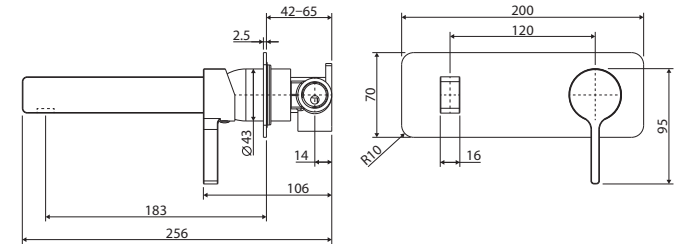

Sansa®

BASIN WALL MIXER SET

Features

WELS 6 Star rated, 4.5L/min

- Soft rectangular handle and outlet design
- Designed for basin only
- Made from solid brass
- High quality European cartridge (35 mm)

Please note: This product may have a visible Fienza or Watermark logo.

While we aim to ensure specifications are correct at the time of publication, Fienza reserves the right to make modifications without prior notice. Physical colour may vary from image shown. All measurements are shown in millimetres. Always use physical product measurements for mark-ups and roughing-in as the technical drawing may differ from actual product received.