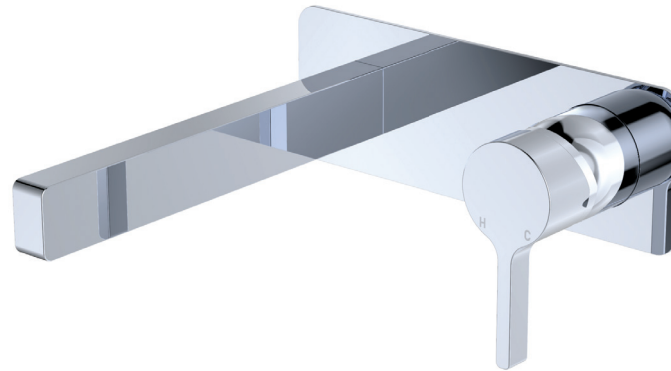

Sansa®

BASIN WALL MIXER SET

Features

WELS 6 Star rated, 4.5L/min

- Soft rectangular handle and outlet design
- Designed for basin only
- Made from solid brass
- High quality European cartridge (35 mm)

Please note: This product may have a visible Fienza or Watermark logo.